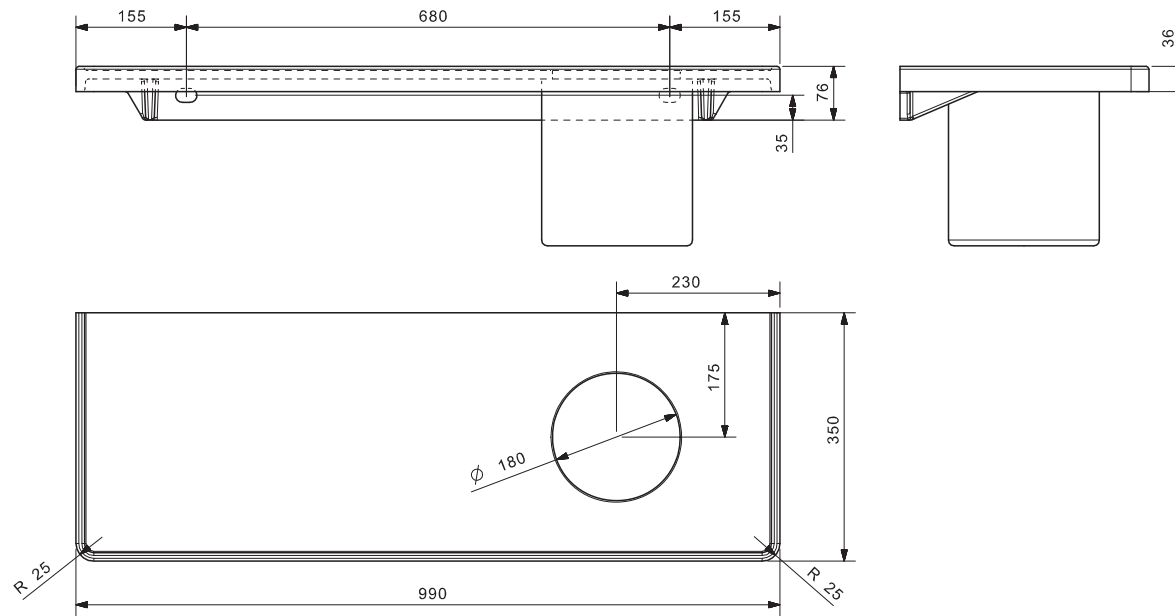

amelie

490-1003-90 / amelie shelf 100R

eumar

www.eumar.ee/205

Price is for base-model and does not include functional openings, accessories and customizations. / Der Preis bezieht sich ausschließlich auf das Standard Modell. Nicht beinhaltet sind Öffnungen, Zubehörteile und Maßanfertigungen / *Prix indiqués pour les modèles de base, n'inclus pas les options, ouvertures, accessoires ni adaptations.*

All drawings contain necessary measurements, which are subject to standard tolerances. They are stated in mm and are non-binding. Exact measurements, in particular of customized products, can only be taken from the finished product. Information about tolerances can be found in our General Terms and Conditions (GTC) - www.eumar.ee/gtc In the interests of technical progress we reserve the right to introduce technical modifications.